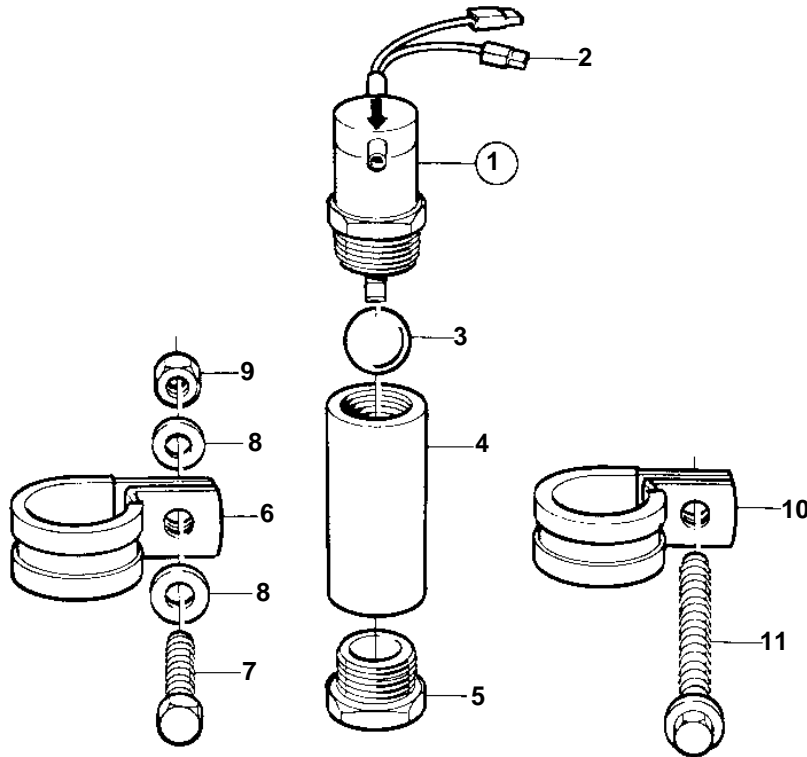

2003SOLAS,2003B-SOLAS,2003TB-SOLAS

11027

2003SOLAS,2003B-SOLAS,2003TB-SOLAS

REF	PART NO.	QTY	DESCRIPTION	SEE SEC.	NOTES
1	858454	1	Switch		
2		X	· CABLES AND TERMINALS	030-1351	
3	181332	1	Steel ball		
4	858169	1	Sleeve		
5	914392	1	Plug		
6	952635	2	Clamp		2003SOLAS,2003B-SOLAS
7	955271	2	Screw		2003SOLAS,2003B-SOLAS
8	955892	4	Washer		2003SOLAS,2003B-SOLAS
9	955781	2	Nut		2003SOLAS,2003B-SOLAS
10	947827	2	Clamp		2003TB-SOLAS
11	965184	2	Screw		2003TB-SOLAS
12	876563	1	Tilt sensor		TO BE BULKHEAD MOUNTED.
13	873112	1	· Tilt sensor		
14	872642	1	· Cable kit		
15		X	· · CABLES AND TERMINALS	030-1351	
16	1234459	1	· · Housing		
17	955138	2	· Screw		