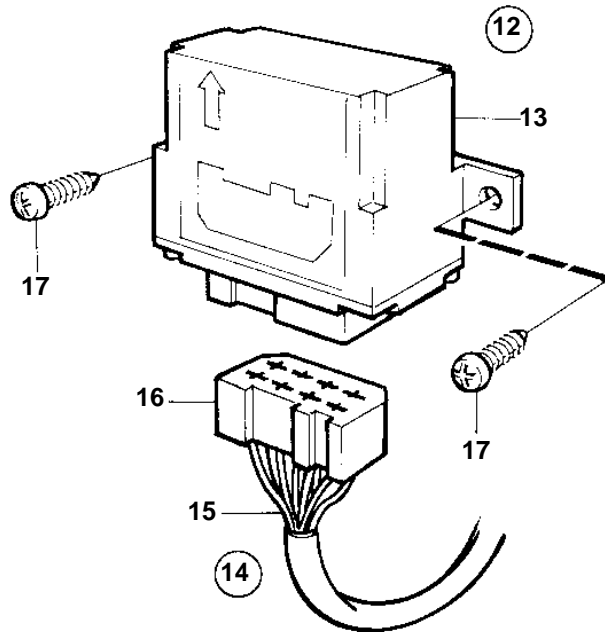

2003SOLAS,2003B-SOLAS,2003TB-SOLAS

11027

2003SOLAS,2003B-SOLAS,2003TB-SOLAS

REF	PART NO.	QTY	DESCRIPTION	SEE SEC.	NOTES
1	858454	1	Switch		
2		X	· CABLES AND TERMINALS	030-1351	
3	181332	1	Steel ball		
4	858169	1	Sleeve		
5	914392	1	Plug		
6	952635	2	Clamp		2003SOLAS,2003B-SOLAS
7	955271	2	Screw		2003SOLAS,2003B-SOLAS
8	955892	4	Washer		2003SOLAS,2003B-SOLAS
9	955781	2	Nut		2003SOLAS,2003B-SOLAS
10	947827	2	Clamp		2003TB-SOLAS
11	965184	2	Screw		2003TB-SOLAS
12	876563	1	Tilt sensor		TO BE BULKHEAD MOUNTED.
13	873112	1	· Tilt sensor		
14	872642	1	· Cable kit		
15		X	· · CABLES AND TERMINALS	030-1351	
16	1234459	1	· · Housing		
17	955138	2	· Screw		